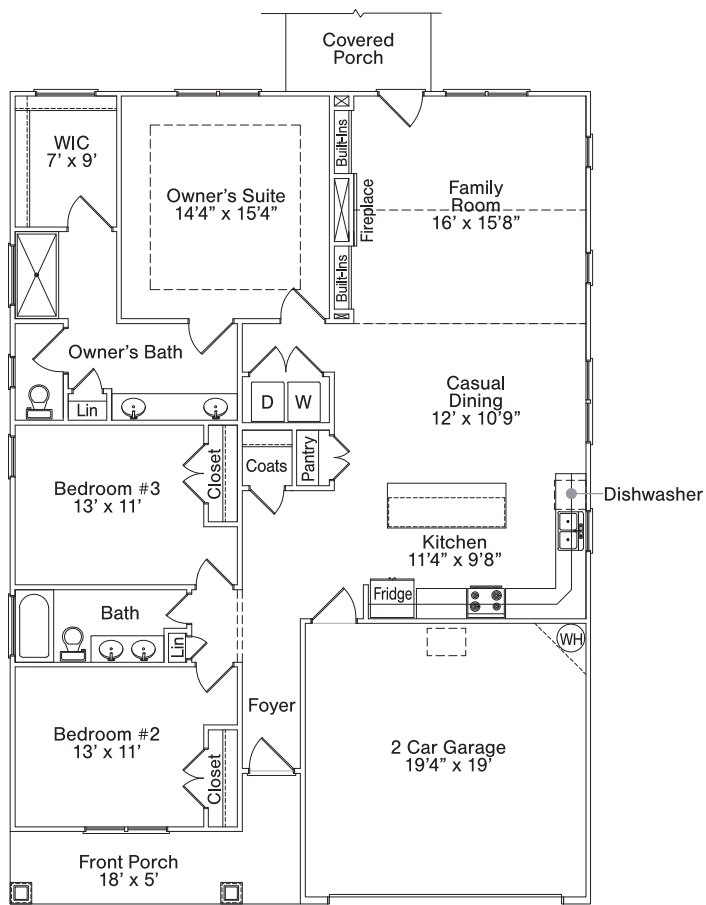

THE CURRITUCK 1,741 Sq. Ft.

Inspired Living

All homes are subject to prior sale. Prices, plans, dimensions, features, specifications and type of materials in homes are subject to change without prior notice or obligation. Square footage is approximate. Floorplan is for marketing purposes only. Do not base your buying decision on handouts and or renderings of homes. See your New Home Sales Specialist for complete details. 4/6/2023